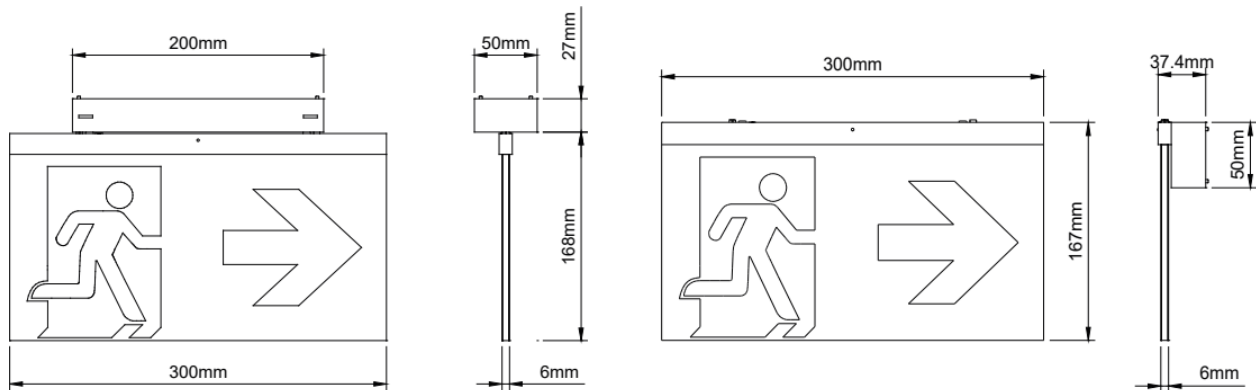

Power

Active power	4.2 W
Power supply	220-240 V AC, 50/60 Hz
Dimming mode	Non-Dimmable

Installation Dimension	245*83*40 (Ceiling recessed frame)
------------------------	------------------------------------

EVE63AT

Product Dimensions (mm):

Wall and ceiling Mounted

Flag and Ceiling recessed mounting (with EV56RK)

Recessing kit -EV56RK