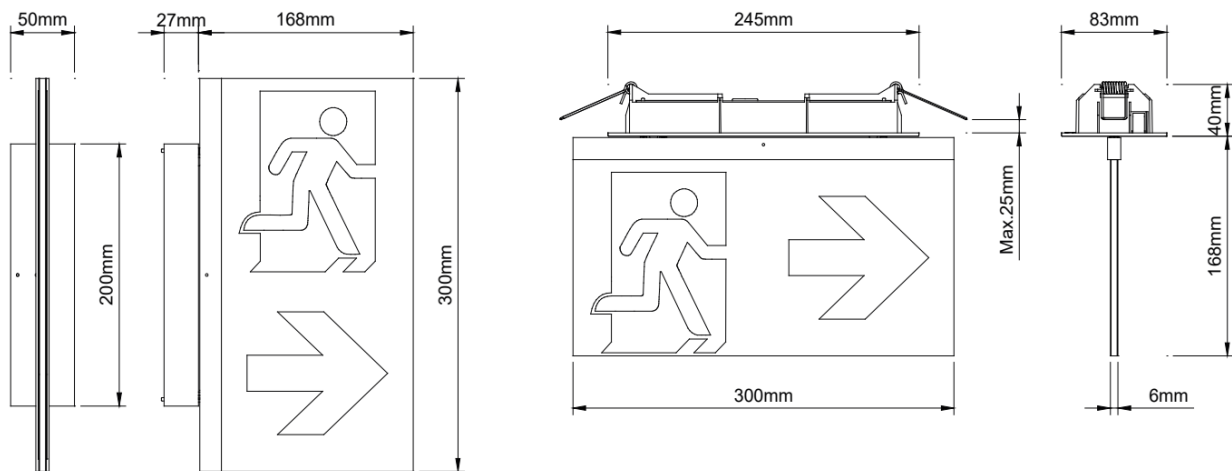

Power

Active power	4.2 W
Power supply	220-240 V AC, 50/60 Hz
Dimming mode	Non-Dimmable

Installation Dimension	245*83*40 (Ceiling recessed frame)
------------------------	------------------------------------

EVE63AT

Product Dimensions (mm):

Wall and ceiling Mounted

Flag and Ceiling recessed mounting (with EV56RK)

Recessing kit -EV56RK