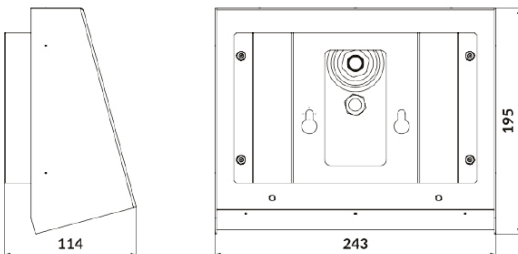

TM.INDUST N M2 302 M ST COLD

Catalog number	TM-IN.M2STM39CW
Application	anti-panic lighting
Duration time	3 h
Operating mode	M
Version	ST – for button test
Colour	RAL9003
Luminous flux	284 lm
Maximum light power (the luminaire can power the light source with a different power)	3 W
Active power	4.2 W
Power supply	210+250 V AC 50+60 Hz
Power supply CB	186+254 V DC
Dimming mode	no
Temperature range	-15-40 °C
Material	nierdzewka
Appliance classes	1
IP	IP66/69
IK	IK08
COLD	yes
Battery	LiFePO4/C 6.4V 3.0Ah
LED Lifetime	50 000 work hour
Guarantee (months)	body, electronics, light source: <ul style="list-style-type: none"> • ST - 24 • AT - 36 • DATA, DATA 2, DALI - 60 • CB - 60 battery: <ul style="list-style-type: none"> • ST - 12 • AT - 24 • DATA, DATA 2, DALI - 24