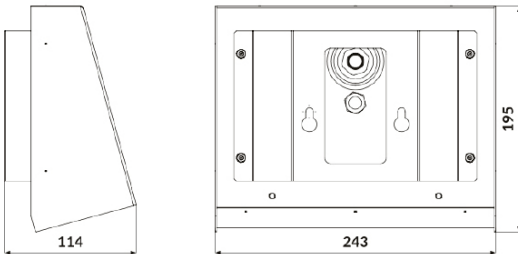

TM.INDUST N M2 302 M DATA 2

Catalog number	TM-IN.M2DDM390W
Application	anti-panic lighting
Duration time	3 h
Operating mode	M
Version	DD - DATA2
Colour	RAL9003
Luminous flux	284 lm
Maximum light power (the luminaire can power the light source with a different power)	3 W
Active power	4.2 W
Power supply	210+250 V AC 50+60 Hz
Power supply CB	186+254 V DC
Dimming mode	yes
Temperature range	5-40 °C
Material	nierdzwka
Appliance classes	1
IP	IP66/69
IK	IK08
Battery	LiFePO4/C 6.4V 1.5Ah
LED Lifetime	50 000 work hour
Guarantee (months)	body, electronics, light source: <ul style="list-style-type: none"> • ST - 24 • AT - 36 • DATA, DATA 2, DALI - 60 • CB - 60 battery: <ul style="list-style-type: none"> • ST - 12 • AT - 24 • DATA, DATA 2, DALI - 24