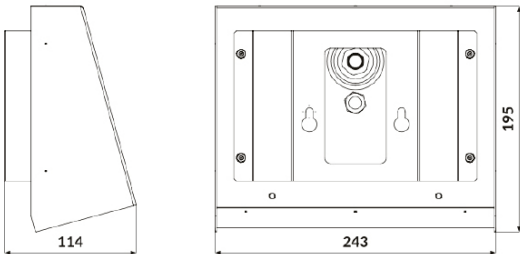

# TM.INDUST N M2 302 M DALI COLD

Catalog number	TM-IN.M2DAM39CW
Application	anti-panic lighting
Duration time	3 h
Operating mode	M
Version	DALI
Colour	RAL9003
Luminous flux	284 lm
Maximum light power (the luminaire can power the light source with a different power)	3 W
Active power	4.2 W
Power supply	210+250 V AC 50+60 Hz
Power supply CB	186+254 V DC
Dimming mode	yes
Temperature range	-15-40 °C
Material	nierdzwka
Appliance classes	1
IP	IP66/69
IK	IK08
COLD	yes
Battery	LiFePO4/C 6.4V 3.0Ah
LED Lifetime	50 000 work hour
Guarantee (months)	body, electronics, light source: <ul style="list-style-type: none"> <li>• ST - 24</li> <li>• AT - 36</li> <li>• <b>DATA, DATA 2, DALI</b> - 60</li> </ul> battery: <ul style="list-style-type: none"> <li>• ST - 12</li> <li>• AT - 24</li> <li>• <b>DATA, DATA 2, DALI</b> - 24</li> </ul>
Type - DALI	A - maintained, controllable, dimmable