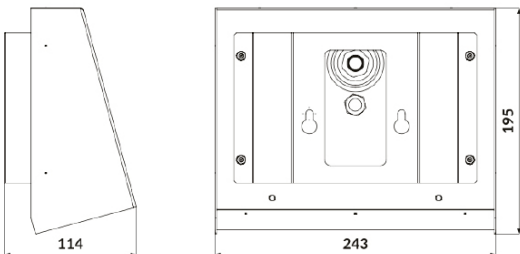

TM.INDUST N M2 302 M AT

Catalog number	TM-IN.M2ATM390W
Application	anti-panic lighting
Duration time	3 h
Operating mode	M
Version	AT - auto-test / self-test
Colour	RAL9003
Luminous flux	284 lm
Maximum light power (the luminaire can power the light source with a different power)	3 W
Active power	4.2 W
Power supply	210+250 V AC 50+60 Hz
Power supply CB	186+254 V DC
Dimming mode	no
Temperature range	5-40 °C
Material	nierdzwka
Appliance classes	1
IP	IP66/69
IK	IK08
Battery	LiFePO4/C 6.4V 1.5Ah
LED Lifetime	50 000 work hour
Guarantee (months)	body, electronics, light source: <ul style="list-style-type: none"> • ST - 24 • AT - 36 • DATA, DATA 2, DALI - 60 • CB - 60 battery: <ul style="list-style-type: none"> • ST - 12 • AT - 24 • DATA, DATA 2, DALI - 24