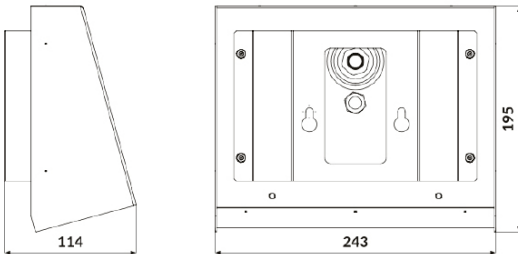

TM.INDUST N M2 102 M DATA 2 COLD

Catalog number	TM-IN.M2DDM19CW
Application	anti-panic lighting
Duration time	1 h
Operating mode	M
Version	DD - DATA2
Colour	RAL9003
Luminous flux	284 lm
Maximum light power (the luminaire can power the light source with a different power)	3 W
Active power	4.2 W
Power supply	210+250 V AC 50+60 Hz
Power supply CB	186+254 V DC
Dimming mode	yes
Temperature range	-15-40 °C
Material	nierdzwka
Appliance classes	1
IP	IP66/69
IK	IK08
COLD	yes
Battery	LiFePO4/C 6.4V 1.5Ah
LED Lifetime	50 000 work hour
Guarantee (months)	body, electronics, light source: <ul style="list-style-type: none"> • ST - 24 • AT - 36 • DATA, DATA 2, DALI - 60 battery: <ul style="list-style-type: none"> • ST - 12 • AT - 24 • DATA, DATA 2, DALI - 24