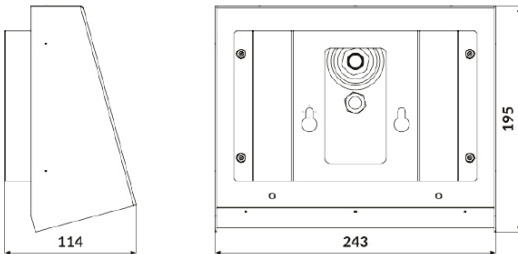

TM.INDUST N M1 CB

Catalog number	TM-IN.M1CB0090W
Application	anti-panic lighting
Duration time	-
Operating mode	-
Version	for central battery
Colour	RAL9003
Luminous flux	350* lm
Maximum light power (the luminaire can power the light source with a different power)	3 W
Active power	4.5 W
Power supply	210+250 V AC
Power supply CB	186+254 V DC
Dimming mode	no
Temperature range	-15-55 °C
Material	nierdzwka
Appliance classes	1
IP	IP66/69
IK	IK08
LED Lifetime	50 000 work hour
Guarantee (months)	body, electronics, light source: <ul style="list-style-type: none"> • ST - 24 • AT - 36 • DATA, DATA 2, DALI - 60 • CB - 60 battery: <ul style="list-style-type: none"> • ST - 12 • AT - 24 • DATA, DATA 2, DALI - 24