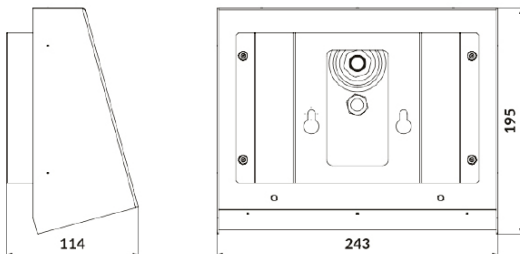

TM.INDUST N M1 60 NM ST

Catalog number	TM-IN.M1STN690W
Application	anti-panic lighting
Duration time	1 h
Operating mode	NM
Version	ST – for button test
Colour	RAL9003
Luminous flux	350* lm
Maximum light power (the luminaire can power the light source with a different power)	3 W
Active power	1.2 W
Power supply	210+250 V AC 50+60 Hz
Power supply CB	186+254 V DC
Dimming mode	no
Temperature range	5-40 °C
Material	nierdzwka
Appliance classes	1
IP	IP66/69
IK	IK08
Battery	LiFePO4/C 3.2V 1.5Ah
LED Lifetime	50 000 work hour
Guarantee (months)	body, electronics, light source: <ul style="list-style-type: none"> • ST - 24 • AT - 36 • DATA, DATA 2, DALI - 60 • CB - 60 battery: <ul style="list-style-type: none"> • ST - 12 • AT - 24 • DATA, DATA 2, DALI - 24