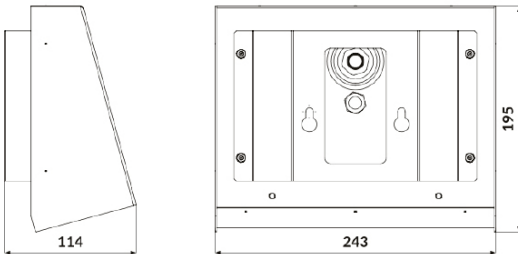

TM.INDUST N M1 60 NM AT

Catalog number	TM-IN.M1ATN690W
Application	anti-panic lighting
Duration time	1 h
Operating mode	NM
Version	AT - auto-test / self-test
Colour	RAL9003
Luminous flux	350* lm
Maximum light power (the luminaire can power the light source with a different power)	3 W
Active power	1.2 W
Power supply	210+250 V AC 50+60 Hz
Power supply CB	186+254 V DC
Dimming mode	no
Temperature range	5-40 °C
Material	nierdzwka
Appliance classes	1
IP	IP66/69
IK	IK08
Battery	LiFePO4/C 3.2V 1.5Ah
LED Lifetime	50 000 work hour
Guarantee (months)	body, electronics, light source: <ul style="list-style-type: none"> • ST - 24 • AT - 36 • DATA, DATA 2, DALI - 60 • CB - 60 battery: <ul style="list-style-type: none"> • ST - 12 • AT - 24 • DATA, DATA 2, DALI - 24