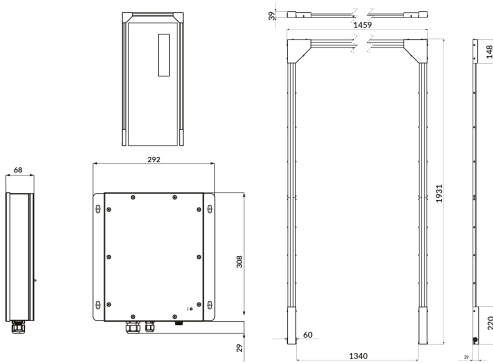

# TM.INDUST L 1D CBA N

Catalog number	TM-IL.L1CBA090N
Application	marking of the escape route
Duration time	-
Operating mode	-
Version	for central battery
Colour	N – Raw
Luminous flux	800° lm
Active power	42.7 W
Power supply	220+240 V AC
Power supply CB	186+254 V DC
Dimming mode	no
Temperature range	-25-45 °C
Material	nierdzwka
Appliance classes	1
IP	IP66/69
IK	IK08
LED Lifetime	50 000 work hour
Guarantee	body, electronics, light source: • <b>CB DALI 2</b> - 60 months • <b>CB</b> - 60 months
Colour temperature	525 nm
Illumination angle	180°