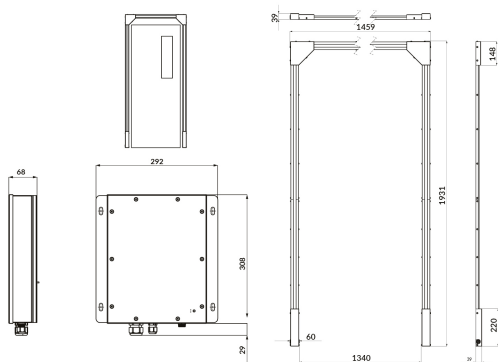

TM.INDUST L 1D CB

Catalog number	TM-IL.L1CB0090N
Application	marking of the escape route
Duration time	-
Operating mode	-
Version	for central battery
Colour	N – Raw
Luminous flux	800° lm
Active power	44.5 W
Power supply	220+240 V AC
Power supply CB	86+254 V DC
Dimming mode	no
Temperature range	-25-45 °C
Material	nierdżewka
Appliance classes	1
IP	IP66/69
IK	IK08
LED Lifetime	50 000 work hour
Guarantee	body, electronics, light source: • CB DALI 2 - 60 months • CB - 60 months
Colour temperature	525 nm
Illumination angle	180°