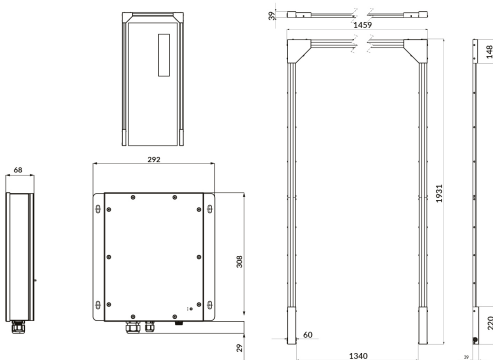

TM.INDUST L 1D CB DA2

Catalog number	TM-IL.L1CD0090N
Application	marking of the escape route
Duration time	-
Operating mode	-
Version	for central battery
Colour	N – Raw
Luminous flux	800° lm
Active power	42.2 W
Power supply	220+240 V AC
Power supply CB	86+254 V DC
Dimming mode	yes
Temperature range	-25-45 °C
Material	nierdzewka
Appliance classes	1
IP	IP66/69
IK	IK08
LED Lifetime	50 000 work hour
Guarantee	body, electronics, light source: • CB DALI 2 - 60 months • CB - 60 months
Type - DALI	A - maintained, controllable, dimmable
Colour temperature	525 nm
Illumination angle	180°