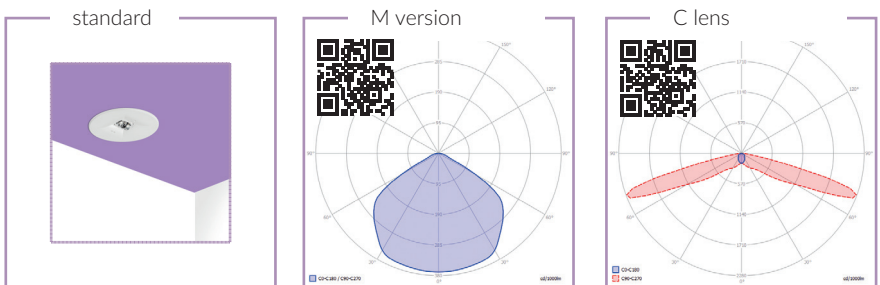

ASSEMBLY

Code	Operating Mode	Active Power W	Lumen Output lm	Battery
ONTEC C M1 180 NM ST	NM	1,2	167	LiFePO4/C 3.2V 1.5Ah
ONTEC C M2 302 M ST	M/NM	7	288	LiFePO4/C 6.4V 1.5Ah
ONTEC C M2H 303 M ST	M/NM	8,6	393	LiFePO4/C 6.4V 3.0Ah
ONTEC C M1 CB	M/NM	4,5	338	
ONTEC C M1 CBA	M/NM	5,5	338	
ONTEC C C1 180 NM ST	NM	1,2	140	LiFePO4/C 3.2V 1.5Ah
ONTEC C C1 302 M ST	M/NM	7	260	LiFePO4/C 6.4V 1.5Ah
ONTEC C C1H 303 M ST	M/NM	8,6	353	LiFePO4/C 6.4V 3.0Ah
ONTEC C C1 CB	M/NM	4,5	297	
ONTEC C C1 CBA	M/NM	5,5	297