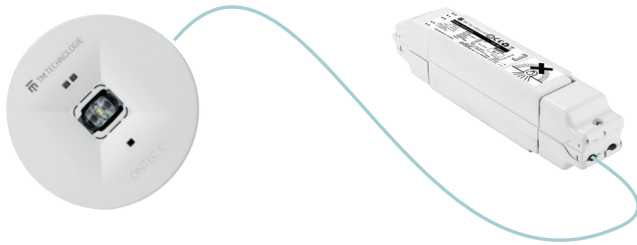

# ONTEC C

round luminaire, IP20

anti-panic lighting, escape route lighting

## PARAMETERS

- » **Dedicated to suspended ceiling** – recessed mounted luminaire
- » Easy installation
- » **Minimalism** - discreet round shape with 9 cm diameter
- » Thanks to lenses options luminaire can be used as a emergency lighting were light distribution requirements are differential:
  - » M version – open space area (anti panic light)
  - » C version – evacuation route lighting (corridor lens)